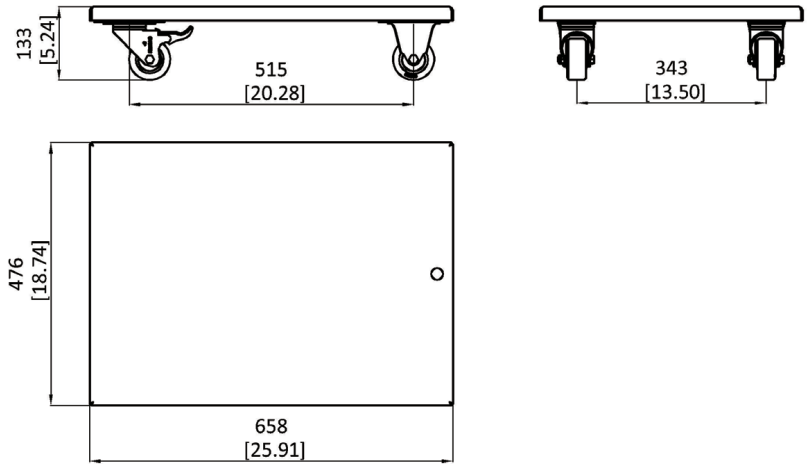

/// Dolly

DLY-476-A

Stainless Steel Plate

- ☆ Full Stainless Steel
- ☆ Heavy Duty Rotating and Locking Casters
- ☆ Great For Bars and Restaurants
- ★ Fits Spaceman Countertop Models

Full Stainless Steel Build

Food grade full stainless steel plate for food service environment; 1/8" thick top plate to support heavy countertop equipment.

Heavy Duty Casters

Heavy duty 3" casters that support up to 300kg/670lbs of weight; front swivel casters allow smooth and flexible maneuver; easy foot locks ensure stability.

Plate with Lip and Drain

2/3" lip around all sides of top plate to prevent machine from sliding off board during transportation; drain outlet allows liquid spills to drip out and keep the plate dry and clean.

Specifications

Weight	Kg/lb (Gravity)	Dimensions	Net (mm/in)	Shipping (mm/in)
Net	12 / 26	Width	476 / 19	487 / 19
Shipping	17 / 36	Depth	658 / 26	695 / 27
Volume	0.04 CBM / 2 CBF	Height	133 / 5	130 / 5